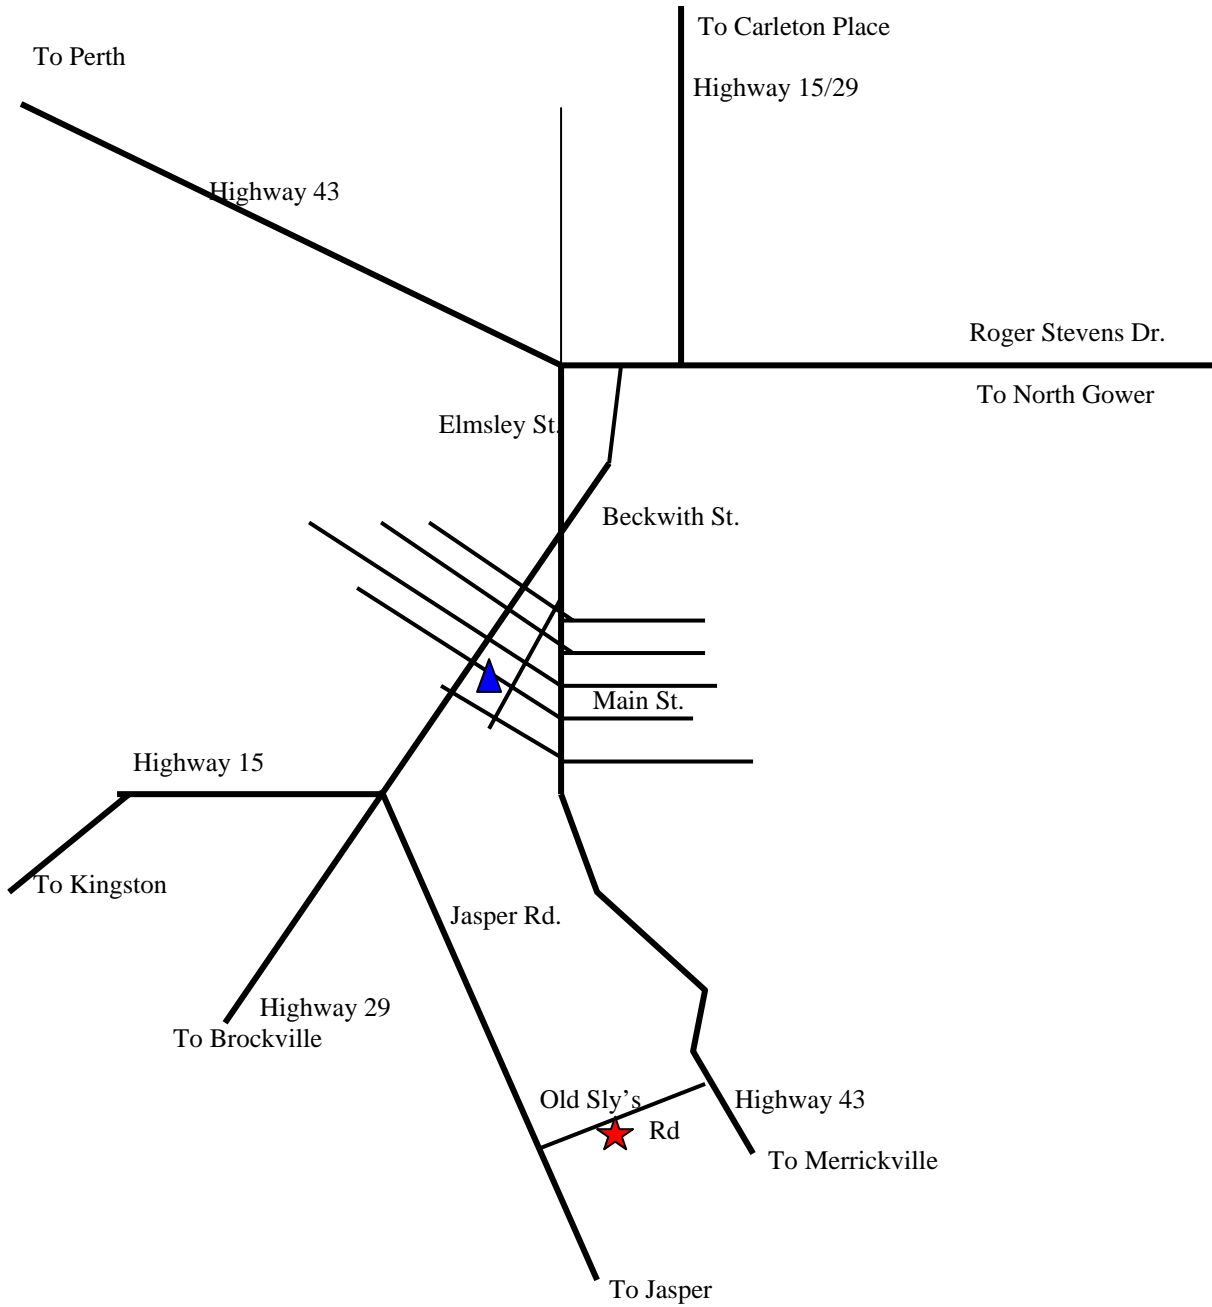

Map to the Royal Canadian Legion and Curling Club Smiths Falls

▲ Legion is at # 7 Main St

★ Curling Club, on Old Sly's Rd, south of river and canal